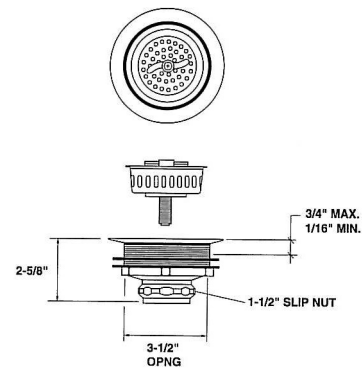

Architect/Engineer approval	
Job Name _____	Date _____
Model Specified _____	Quantity _____
Variations Specified _____	
Customer/Wholesaler _____	
Contractor _____	
Architect _____	

Note: Information subject to change without notice.

Jomar International Ltd.
7243 Miller Drive
Warren, MI 48092
Phone: 800-325-5690
Fax: 800-628-4194
www.jomar.com

© Copyright 2008 Printed in U.S.A.
SS404
0708